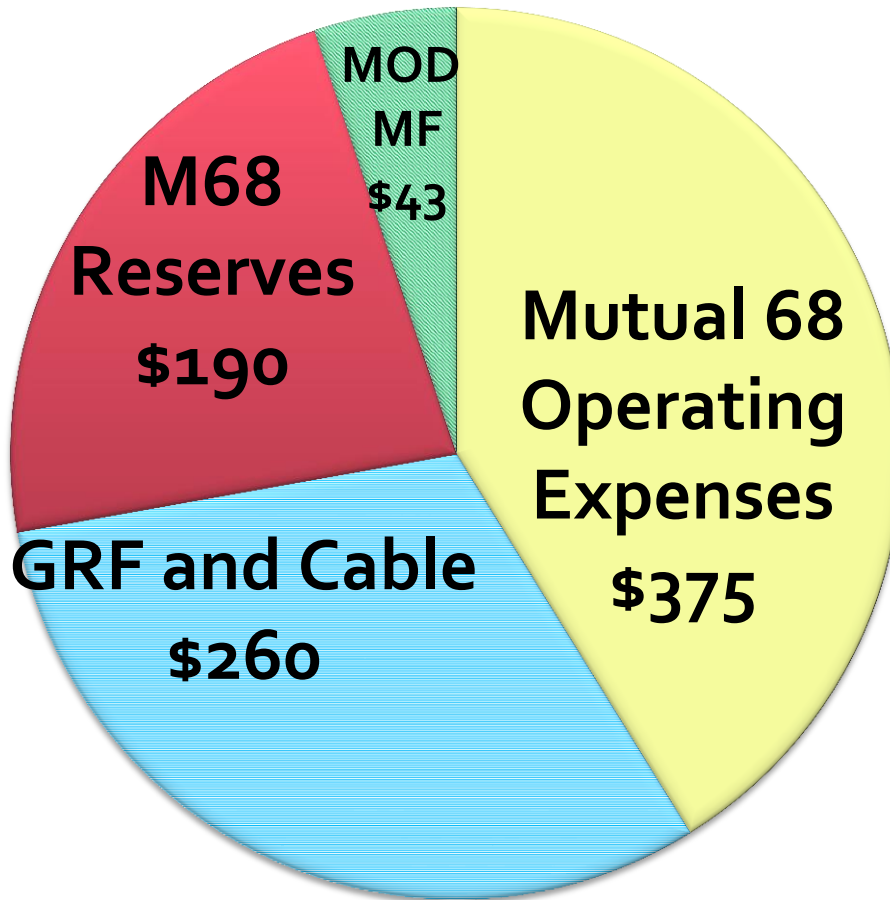

Mutual 68 Coupon \$838 per manor, per month

■ Mutual 68
Operating Expenses \$345

■ GRF + Cable \$260

■ Mutual 68 Reserves \$190

■ MOD Management Fee
\$43